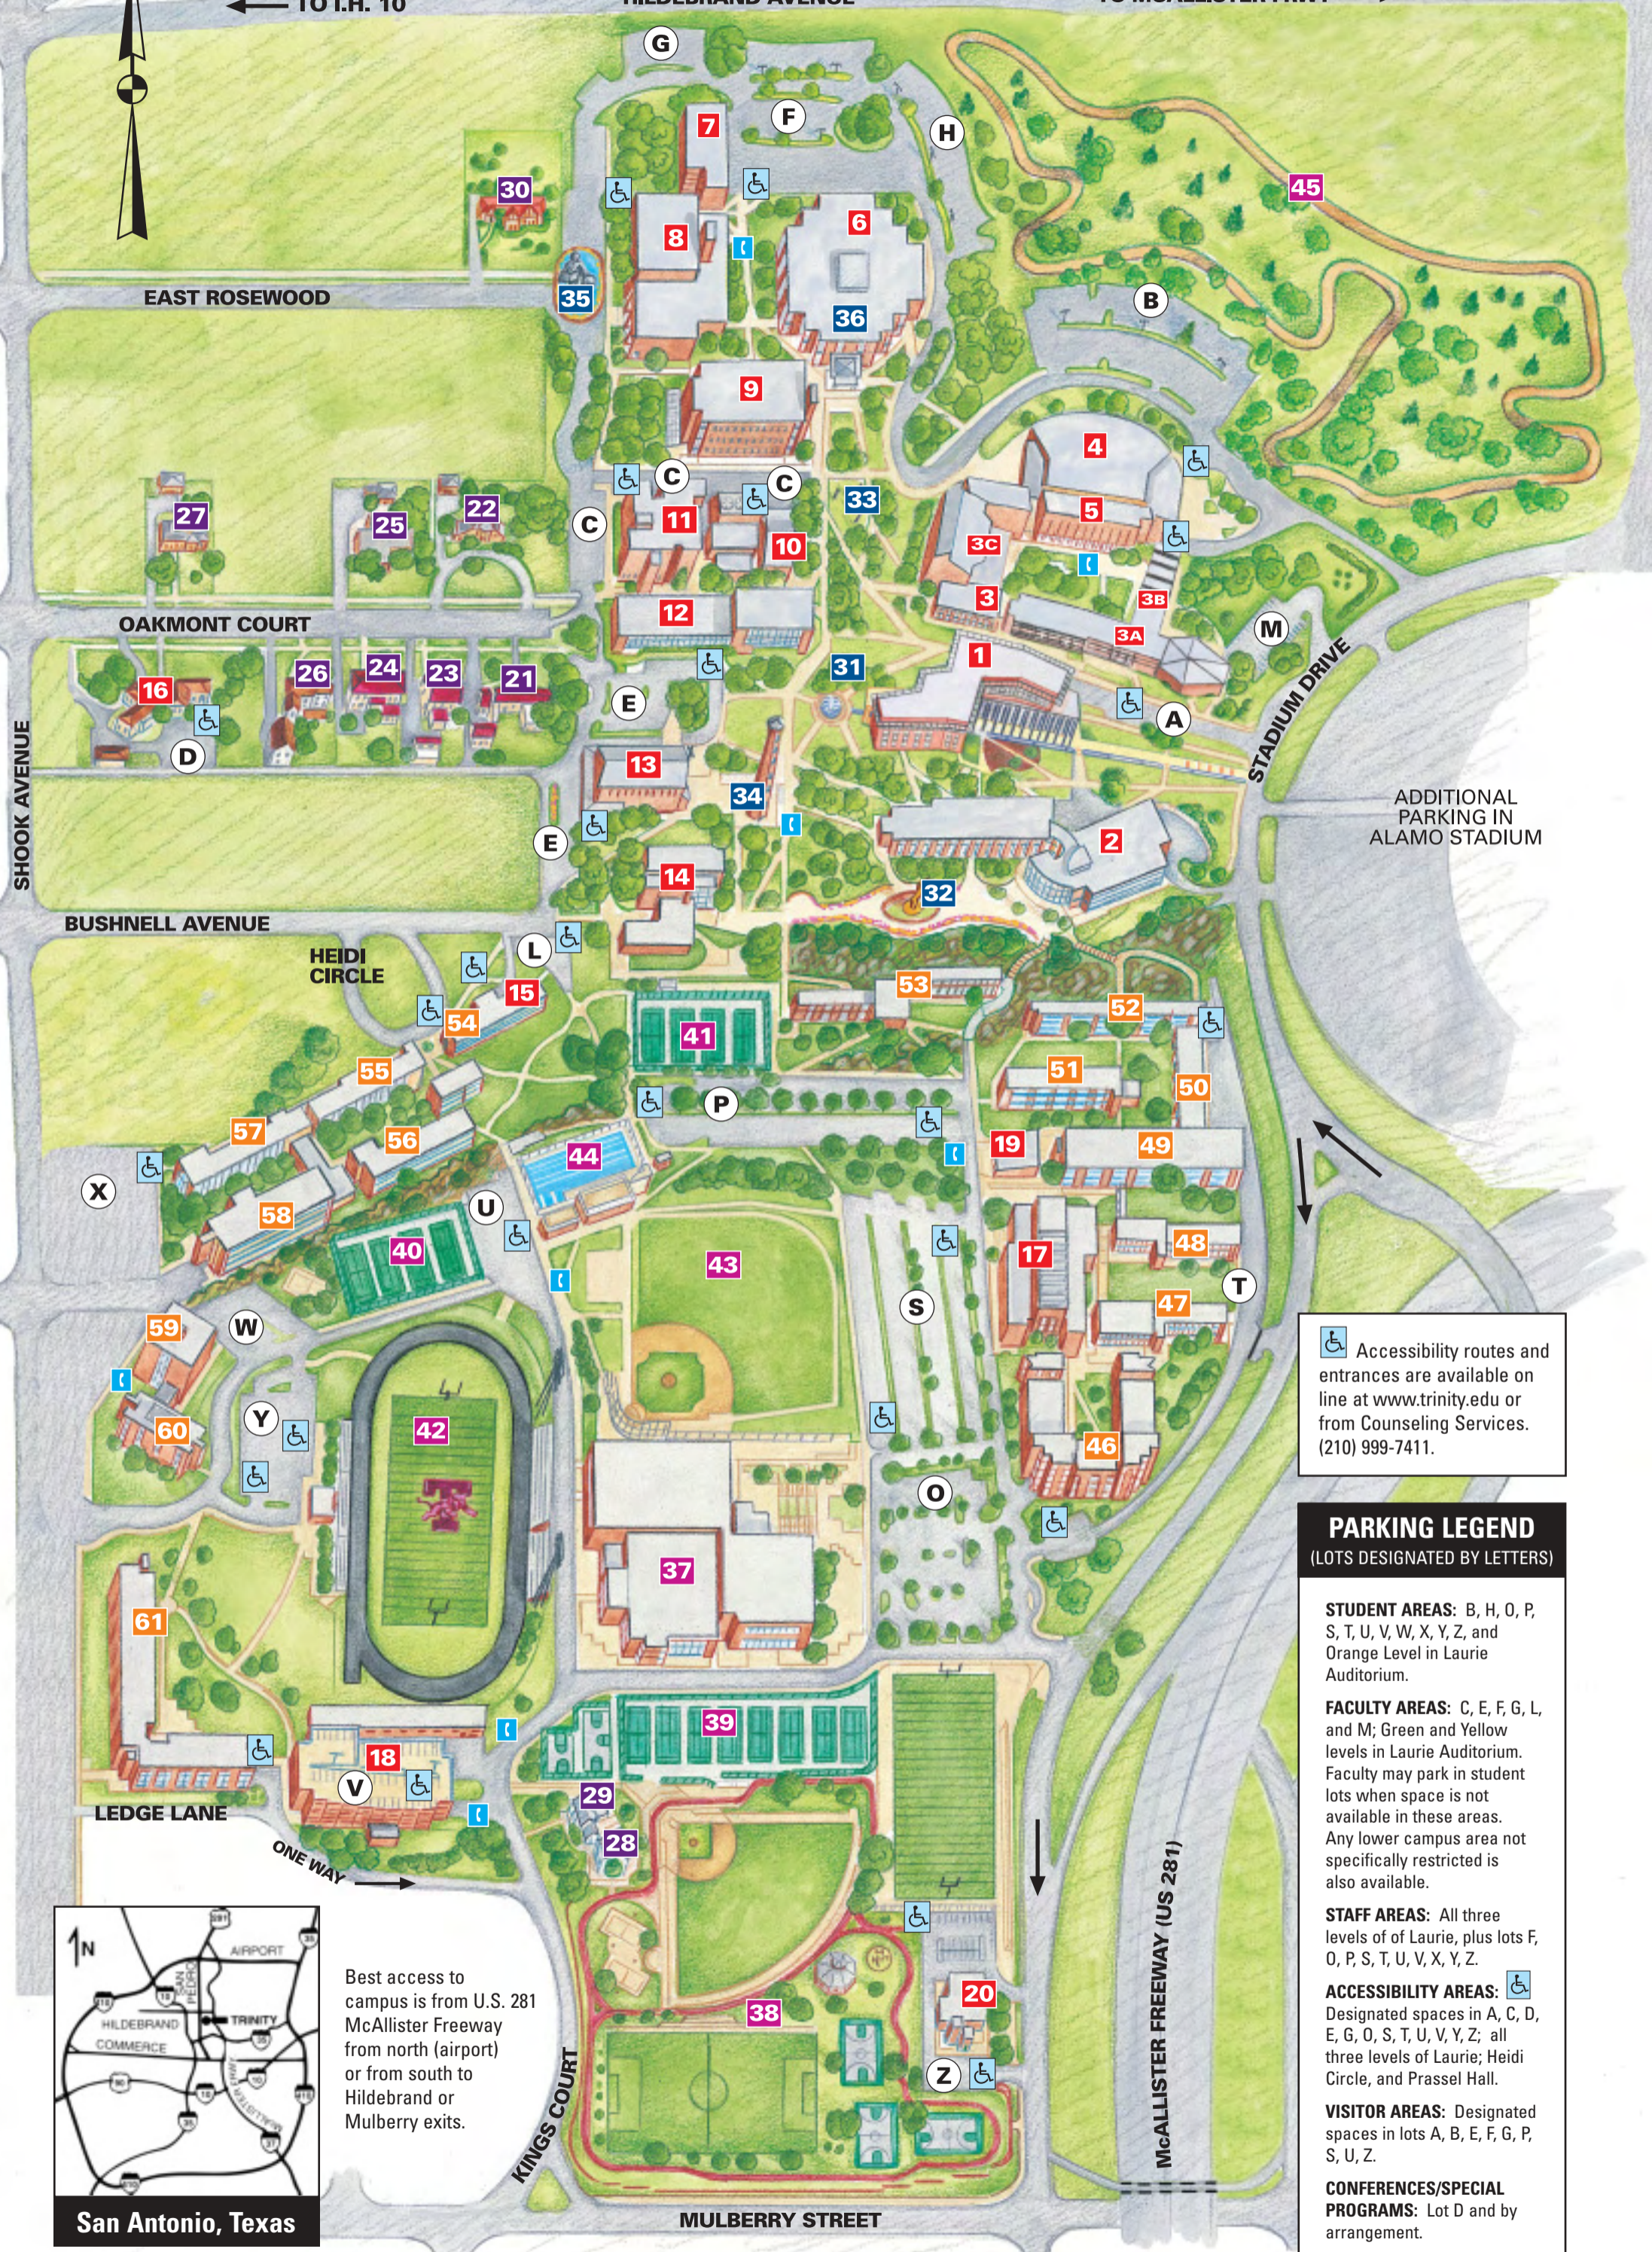

TRINITY UNIVERSITY

← TO I.H. 10

HILDEBRAND AVENUE

TO MCALLISTER FRWY →

ADDITIONAL PARKING IN ALAMO STADIUM

Accessibility routes and entrances are available online at www.trinity.edu or from Counseling Services. (210) 999-7411.

PARKING LEGEND
(LOTS DESIGNATED BY LETTERS)

STUDENT AREAS: B, H, O, P, S, T, U, V, W, X, Y, Z, and Orange Level in Laurie Auditorium.

FACULTY AREAS: C, E, F, G, L, and M; Green and Yellow levels in Laurie Auditorium. Faculty may park in student lots when space is not available in these areas. Any lower campus area not specifically restricted is also available.

STAFF AREAS: All three levels of Laurie, plus lots F, O, P, S, T, U, V, X, Y, Z.

ACCESSIBILITY AREAS: Designated spaces in A, C, D, E, G, O, S, T, U, V, Y, Z; all three levels of Laurie; Heidi Circle, and Prassel Hall.

VISITOR AREAS: Designated spaces in lots A, B, E, F, G, P, S, U, Z.

CONFERENCES/SPECIAL PROGRAMS: Lot D and by arrangement.

ADMISSIONS / FINANCIAL AID: Lot Z