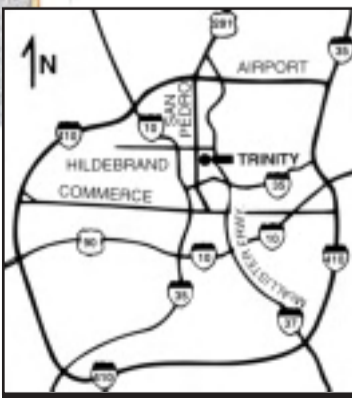

PARKING LEGEND
(LOTS DESIGNATED BY LETTERS)

STUDENT AREAS: B, H, O, P, S, T, U, V, W, X, Y, Z, and Orange Level in Laurie Auditorium.

FACULTY AREAS: C, E, F, G, L, and M; Green and Yellow levels in Laurie Auditorium. Faculty may park in student lots when space is not available in these areas. Any lower campus area not specifically restricted is also available.

VISITOR AREAS: Designated spaces in lots A, B, E, F, G, P, S, U, Z.

CONFERENCES/SPECIAL PROGRAMS: Lot D and by arrangement.

ADMISSIONS / FINANCIAL AID: Lot Z

Best access to campus is from U.S. 281 McAllister Freeway from north (airport) or from south to Hildebrand or Mulberry exits.

San Antonio, Texas