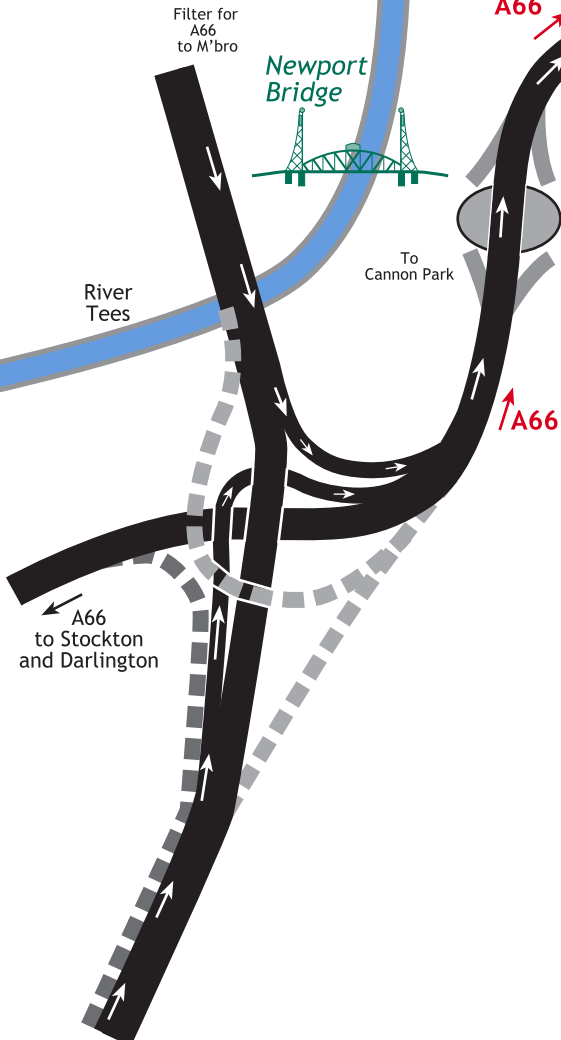

# mtlc Map and directions

**A19  
The North**

**A19  
The South**

## From A19 North and South.

Filter off the A19 taking the **A66 to Middlesbrough** exit.

Filter onto the **A66 (middle lane)**.

Follow **A66** to a **roundabout**.

Before roundabout move into outside lane to **turn right** onto the **A171** at **the roundabout**, (a **McDonalds** restaurant will be on your left prior to roundabout).

On a few hundred yards to a **small roundabout**.

**Straight over** small roundabout following the **A171 (Cargo Fleet Lane)** to **traffic lights and crossroads** with **A1085 (Trunk Road)**.

**Straight over** crossroads.

Turn **right** through the entrance and follow it round to the car park.

Riverside Stadium

McDonalds Restaurant

Cargo Fleet Lane

A171

A1085 Longlands Road (Trunk Rd)

A1085 Longlands Road (Trunk Rd)

Brambles Farm Pub