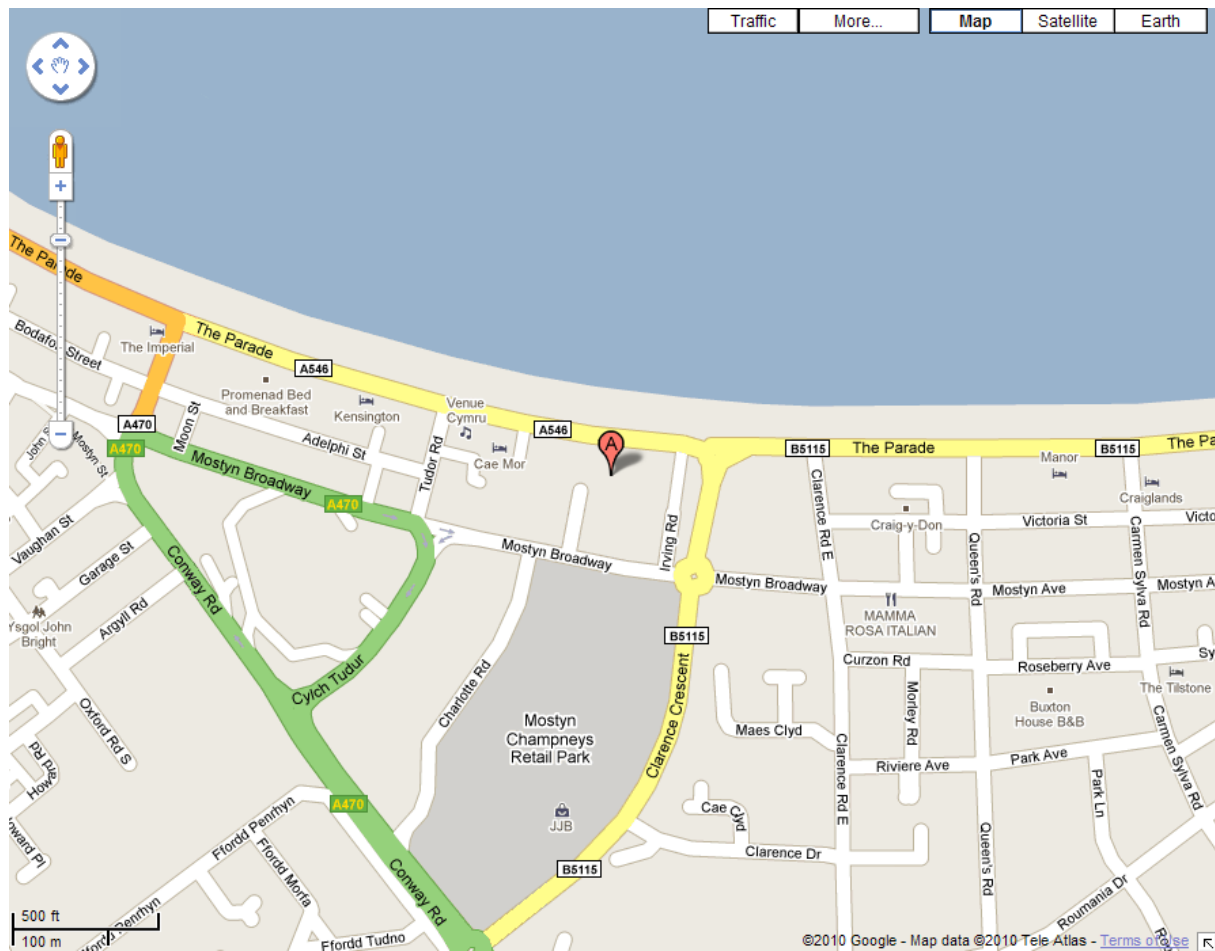

## Venue Directions: Llandudno Information Day

### Venue address:

Venue Cymru  
The Promenade  
Llandudno  
LL30 1BB

### Location map:

### By Road:

Llandudno is served by the national motorway network and is located 3 miles off the A55 expressway. If travelling from the North and East follow signs for the M56 west to Chester and North Wales. Then follow the A55 west (Conwy). Come off the A55 at the sign posted Llandudno exit and follow the trunk road into the town centre where you will find Venue Cymru on the Promenade.