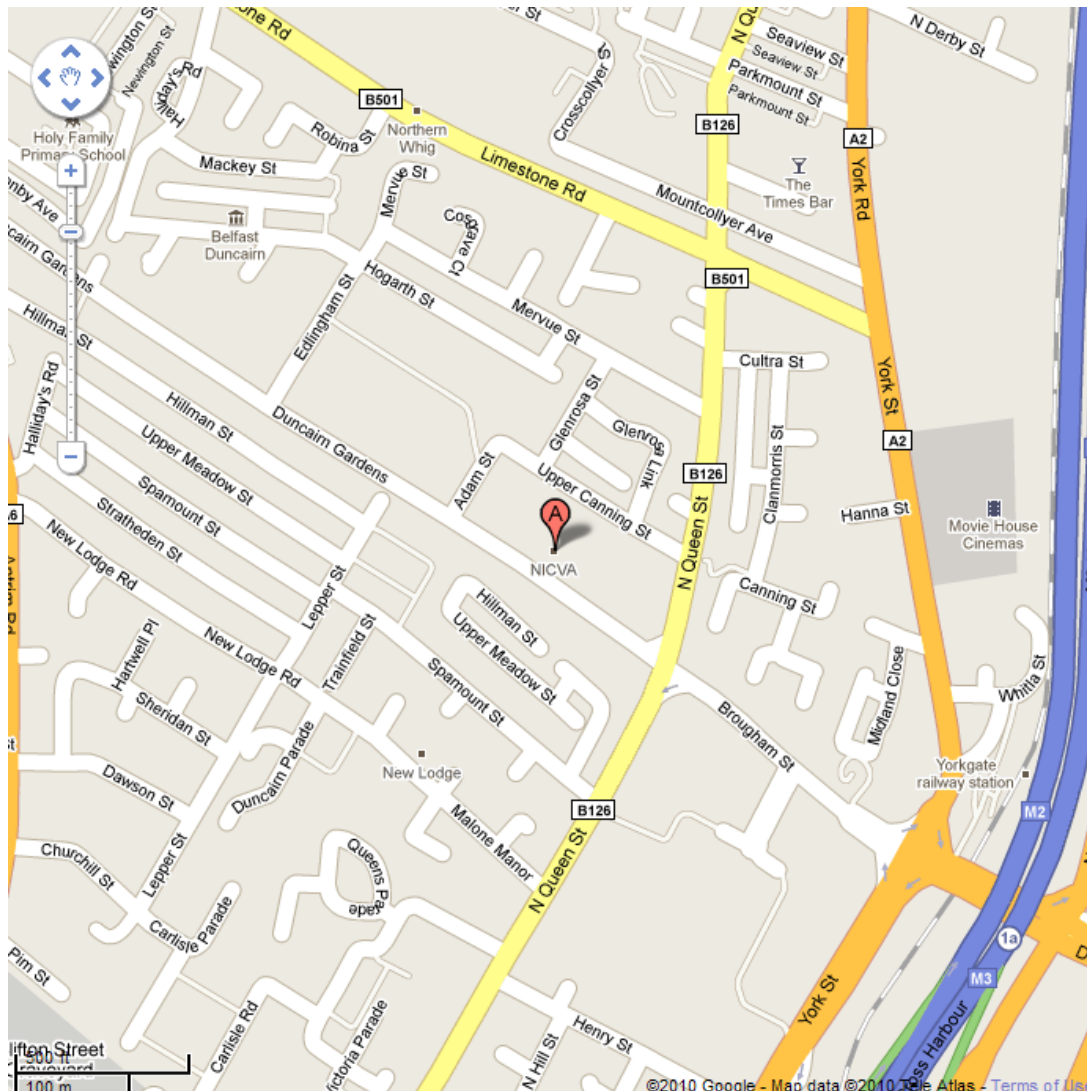

2010 Information Days

Venue Directions: Belfast

Venue Address

NICVA
61 Duncairn Gardens
Belfast
BT15 2GB

Venue contact number: 028 9087 7777

Location map:

Getting here

NICVA is about a 15 minute walk from the city centre or a short walk from Yorkgate Train Station. You can easily catch a bus from the city centre (no. 1D) direct to Duncairn Gardens, or (no. 61 and 64) to Yorkgate Centre (a few minutes walk).