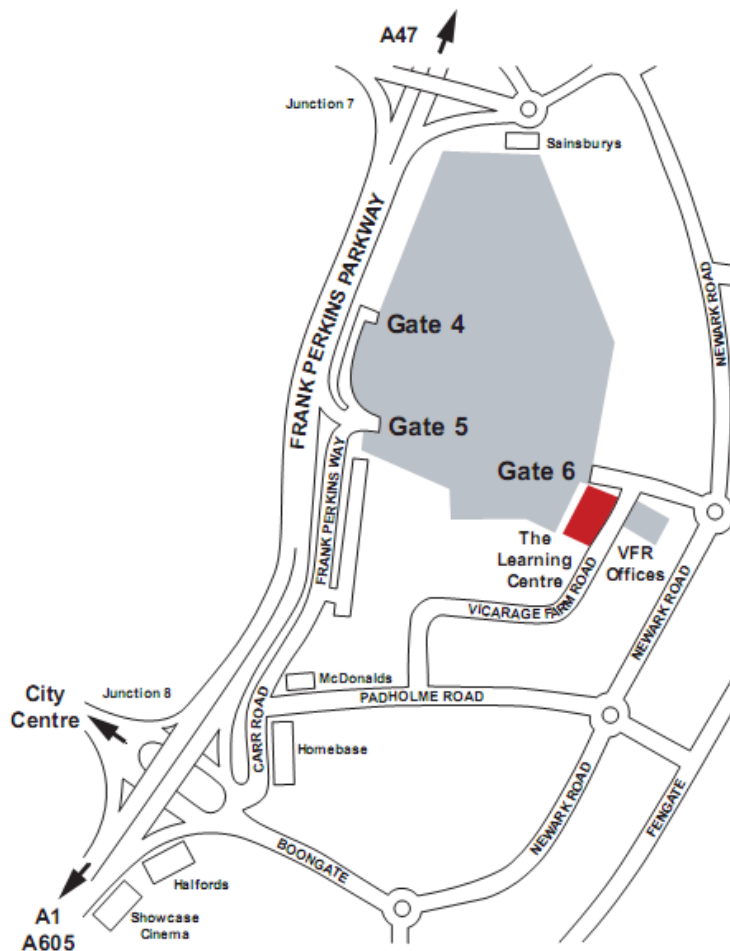

### Venue Directions: Peterborough

## Directions

#### From the South

A1(M) - At Junction 17 take A1139/A47 towards Wisbech. At Junction 5 take local road for Eastern Industry/City Centre. Take 3rd exit from roundabout signed Perkins/Services. For Gate 6 and Vicarage Farm Road take right turn between McDonalds and Homebase then left turn alongside Transco. Carry on to 'T' Junction. Perkins Gate 6 is on your left. **You will need to go through Gate 6 to get to the Learning Centre (security attendants will direct you to parking spaces and the venue).**

#### From the East

A47 - Straight over roundabout. Take left at mini-roundabout signposted A1139. Take 1st exit signposted Perkins Gates 2,3,4. Straight over mini-roundabout signposted East. Industry Estate. Turn right signposted City centre. Take second left onto Newark Road and drive to the bottom past Ideal Home on your right. At the mini-roundabout turn right. **You will need to go through Gate 6 to get to the**