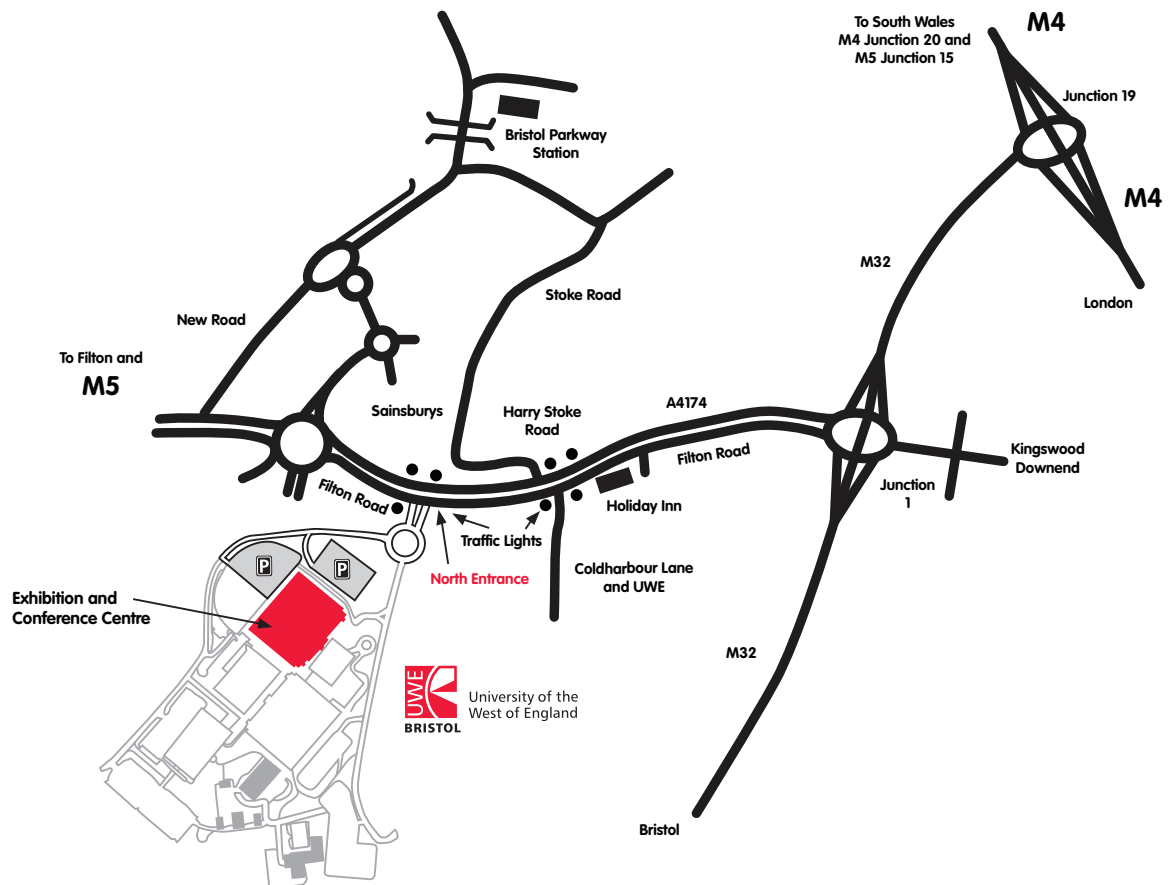

UWE Exhibition and Conference Centre

UWE Exhibition and Conference Centre
North Entrance
Frenchay Campus
Filton Road
Bristol
BS34 8QZ

Telephone: 0117 32 83568
E-mail: conferenceoffice@uwe.ac.uk
www.uwe.ac.uk/ecc

University of the
West of England

bettertogether